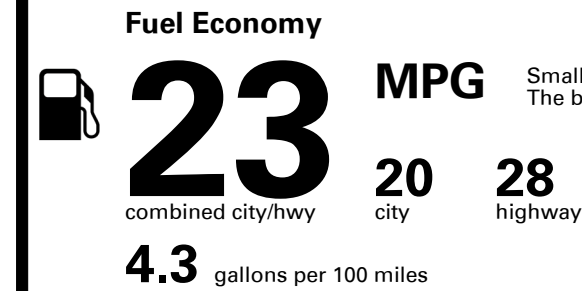

Inland Freight & Handling : \$1,495.00

TOTAL PRICE: \$59,760.00

EPA DOT Fuel Economy and Environment

Gasoline Vehicle

Small SUVs range from 14 to 125 MPG. The best vehicle rates 146 MPGe.

You spend \$5,000
more in fuel costs over 5 years
compared to the average new vehicle.